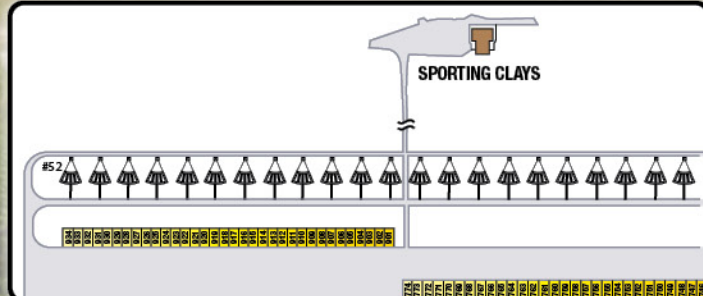

# "Ohio's Premier Outdoor Event Facility"

Home of the Ohio State Trapshooters Association

#52 TRAPHOUSES & SHOOTERS PLATFORMS Vendors West

↑ To Sporting Clays  
← To Sites 901 - 934

- ### AREA CHURCH SERVICES
- Alum Creek Evangelical Friends..... 419-253-6076
  - Gethsemane Baptist..... 419-253-3671
  - Marengo Christian ..... 419-253-2015
  - Marengo United Methodist..... 419-253-5642
  - Sacred Hearts Catholic Church..... 419-946-3611